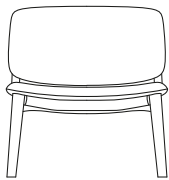

DESCRIPTION

Typology	Armchair and pouf
Structure	Wood
Final cover	Not removable in fabric and not removable in leather
Seat / backrest	Moulded flexible polyurethane and wood

ELEMENTS

710
28"

410
16 1/4"

680
26 3/4"