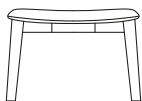

DESCRIPTION

Typology	Armchair and pouf
Structure	Wood
Final cover	Not removable in fabric and not removable in leather
Seat / backrest	Moulded flexible polyurethane and wood

ELEMENTS

710
28"

410
16 1/4"

680
26 3/4"

695
27 1/4"

410
16 1/4"

STRUCTURE FINISHES

Wood

Woods

FINAL COVER FINISHES

Fabric

Caleo