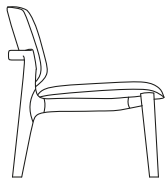

DESCRIPTION

Typology	Armchair and pouf
Structure	Wood
Final cover	Not removable in fabric and not removable in leather
Seat / backrest	Moulded flexible polyurethane and wood

ELEMENTS

710
28"

410
16 1/4"

680
26 3/4"