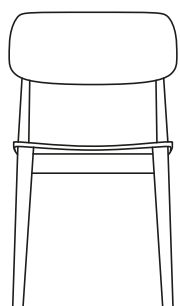

DIMENSIONS

Seat and backrest in wood

810
32"

460
18"

550
21 3/4"

500
19 3/4"

Padded seat and backrest

810
32"

460
18"

550
21 3/4"

500
19 3/4"

Padded seat and backrest in wood

810
32"

460
18"

550
21 3/4"

500
19 3/4"

Seat and backrest in wood

810
32"

460
18"

460
18 1/4"

500
19 3/4"

Padded seat and backrest

810
32"

460
18"