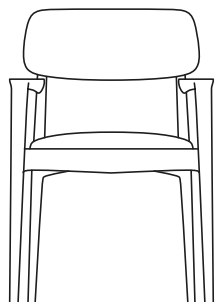

DESCRIPTION

Tipology	Chair with or without arms
Structure	Solid wood
Seat/backrest	Compact polyurethane with flexible polyurethane insert or wood and wood-derivative products
Final cover	Not removable in fabric - not removable in leather

DIMENSIONS

Seat and backrest in wood

810
32"

460
18"

550
21 3/4"

500
19 3/4"

Padded seat and backrest

810
32"

460
18"

550
21 3/4"

500
19 3/4"

Padded seat and backrest in wood

810
32"

460
18"

550
21 3/4"

500
19 3/4"