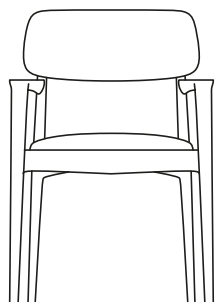

DESCRIPTION

Tipology	Chair with or without arms
Structure	Solid wood
Seat/backrest	Compact polyurethane with flexible polyurethane insert or wood and wood-derivative products
Final cover	Not removable in fabric - not removable in leather

DIMENSIONS

Seat and backrest in wood

810
32"

460
18"

550
21 3/4"

500
19 3/4"

Padded seat and backrest

810
32"

460
18"

550
21 3/4"

500
19 3/4"

Padded seat and backrest in wood

810
32"

460
18"

550
21 3/4"

500
19 3/4"