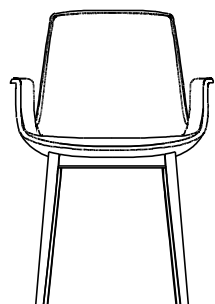

DESCRIPTION

Typology	Chair
Structure	Solid wood
Base	Solid wood or painted metal frame
Seat / Backrest	Moulded flexible polyurethane
Pre-cover	Polyester fibre
Final cover	Not removable cover in fabric or leather
Stitchings options	Normal double stitching or drawstring stitching

DIMENSIONS

With arms

635
25"

815
32"

460
18"

555
21 3/4"

540
21 1/4"

Without arms

815
32"

460
18"

505
20"

540
21 1/4"

With arms

635
25"

815
32"

460
18"