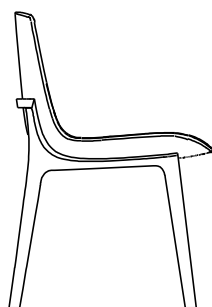

DESCRIPTION

Typology	Chair
Structure	Solid wood
Base	Solid wood or painted metal frame
Seat / Backrest	Moulded flexible polyurethane
Pre-cover	Polyester fibre
Final cover	Not removable cover in fabric or leather
Stitchings options	Normal double stitching or drawstring stitching

DIMENSIONS

With arms

635
25"

815
32"

460
18"

555
21 3/4"

540
21 1/4"

Without arms

815
32"

460
18"

505
20"

540
21 1/4"

With arms

635
25"

815
32"

460
18"