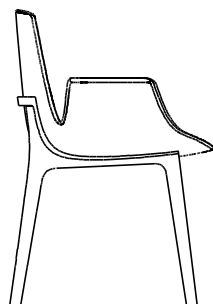

DESCRIPTION

Typology	Chair
Structure	Solid wood
Base	Solid wood or painted metal frame
Seat / Backrest	Moulded flexible polyurethane
Pre-cover	Polyester fibre
Final cover	Not removable cover in fabric or leather
Stitchings options	Normal double stitching or drawstring stitching

DIMENSIONS

With arms

635
25"

815
32"

460
18"

555
21 3/4"

540
21 1/4"

Without arms

815
32"

460
18"

505
20"

540
21 1/4"

With arms

635
25"

815
32"

460
18"