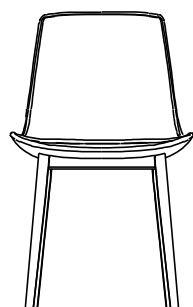

DESCRIPTION

Typology	Chair
Structure	Solid wood
Base	Solid wood or painted metal frame
Seat / Backrest	Moulded flexible polyurethane
Pre-cover	Polyester fibre
Final cover	Not removable cover in fabric or leather
Stitchings options	Normal double stitching or drawstring stitching

DIMENSIONS

With arms

635
25"

815
32"

460
18"

555
21 3/4"

540
21 1/4"

Without arms

815
32"

460
18"

505
20"

540
21 1/4"

With arms

635
25"

815
32"

460
18"