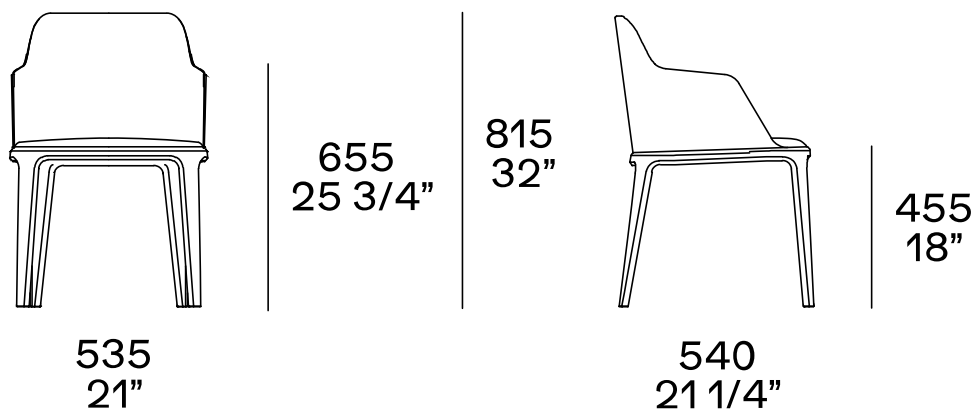

DESCRIPTION

Typology	Chair
Base	Solid wood
Seat / Backrest	Multi-density flexible moulded polyurethane
Pre-cover	Polyester fibre
Final cover	Not removable cover in fabric or leather

DIMENSIONS

With arms

Without arms