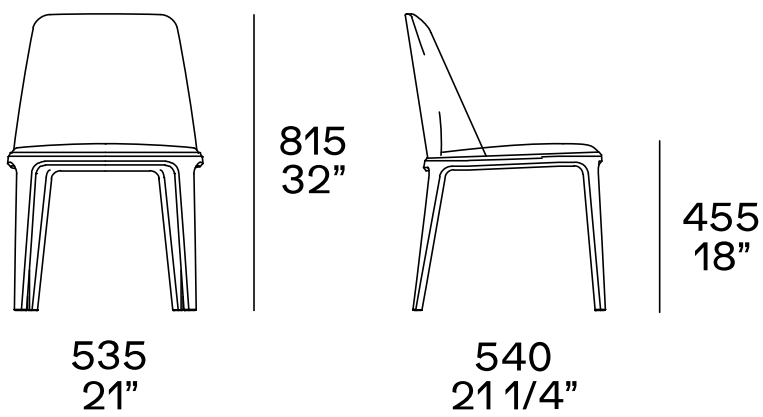

DESCRIPTION

Typology	Chair
Base	Solid wood
Seat / Backrest	Multi-density flexible moulded polyurethane
Pre-cover	Polyester fibre
Final cover	Not removable cover in fabric or leather

DIMENSIONS

With arms

Without arms