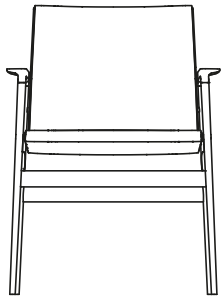

DESCRIPTION

Typology	Chair
Structure	Solid wood
Seat / Backrest	Moulded flexible polyurethane
Final cover	Not removable cover in fabric or leather

DIMENSIONS

With arms

630
24 3/4"

815
32"

460
18"

575
22 3/4"

545
21 1/2"

Without arms

815
32"

460
18"

540
21 1/4"

545
21 1/2"

SEAT AND BACKREST FINISHES

Fabric