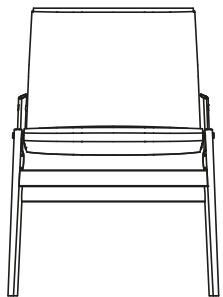

DESCRIPTION

Typology	Chair
Structure	Solid wood
Seat / Backrest	Moulded flexible polyurethane
Final cover	Not removable cover in fabric or leather

DIMENSIONS

With arms

630
24 3/4"

815
32"

460
18"

575
22 3/4"

545
21 1/2"

Without arms

815
32"

460
18"

540
21 1/4"

545
21 1/2"

SEAT AND BACKREST FINISHES

Fabric