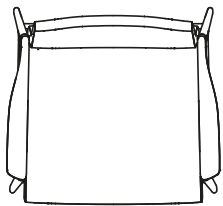

DESCRIPTION

Typology	Chair
Structure	Solid wood
Seat / Backrest	Moulded flexible polyurethane
Final cover	Not removable cover in fabric or leather

DIMENSIONS

With arms

630
24 3/4"

815
32"

460
18"

575
22 3/4"

545
21 1/2"

Without arms

815
32"

460
18"

540
21 1/4"

545
21 1/2"

SEAT AND BACKREST FINISHES

Fabric