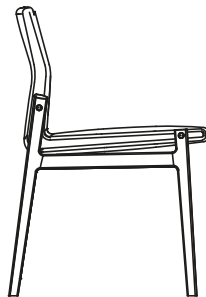

DESCRIPTION

Typology	Chair
Structure	Solid wood
Seat / Backrest	Moulded flexible polyurethane
Final cover	Not removable cover in fabric or leather

DIMENSIONS

With arms

630
24 3/4"

815
32"

460
18"

575
22 3/4"

545
21 1/2"

Without arms

815
32"

460
18"

540
21 1/4"

545
21 1/2"

SEAT AND BACKREST FINISHES

Fabric