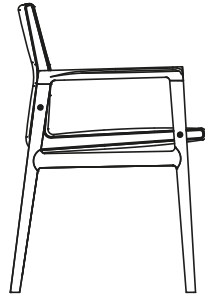

DESCRIPTION

Typology	Chair
Structure	Solid wood
Seat / Backrest	Moulded flexible polyurethane
Final cover	Not removable cover in fabric or leather

DIMENSIONS

With arms

630
24 3/4"

815
32"

460
18"

575
22 3/4"

545
21 1/2"

Without arms

815
32"

460
18"

540
21 1/4"

545
21 1/2"

SEAT AND BACKREST FINISHES

Fabric