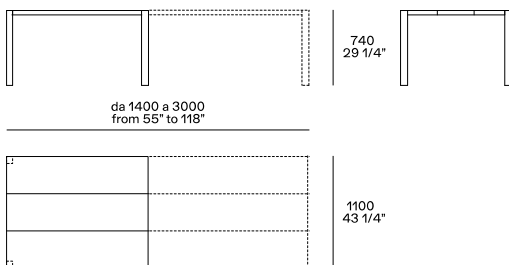

DESCRIPTION

Typology	Table
Legs	Solid wood
Top	Solid wood

DIMENSIONS

Square

Rectangular, customizable sizes

FINISHES

Wood

Woods