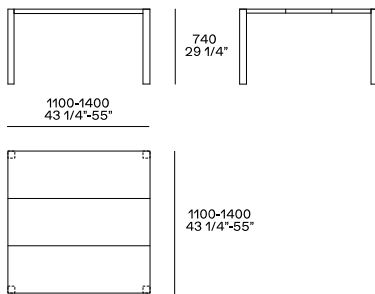

DESCRIPTION

Typology	Table
Legs	Solid wood
Top	Solid wood

DIMENSIONS

Square

Rectangular, customizable sizes

FINISHES

Wood

Woods