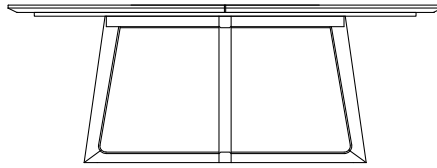

DESCRIPTION

Typology	Table
Legs	Solid wood
Top	Medium-density fibre panel in veneer

DIMENSIONS

Rectangular

740
29 1/4"

2185-2400-2800
86"-94 1/2"-110 1/4"

1080
42 1/2"

Spinning tray

740
29 1/4"

Ø 1370
54"

Round

Ø 1800-2000
70 3/4"-78 3/4"

740
29 1/4"

Ø 900-1050
35 1/2"-41 1/4"

STRUCTURE FINISHES

Wood