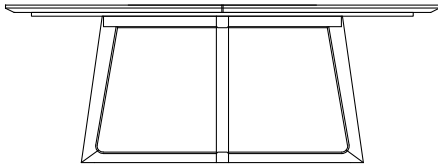

DESCRIPTION

Typology	Table
Legs	Solid wood
Top	Medium-density fibre panel in veneer

DIMENSIONS

Rectangular

740
29 1/4"

2185-2400-2800
86"-94 1/2"-110 1/4"

1080
42 1/2"

Spinning tray

740
29 1/4"

Ø 1370
54"

Round

Ø 1800-2000
70 3/4"-78 3/4"

740
29 1/4"

Ø 900-1050
35 1/2"-41 1/4"

STRUCTURE FINISHES

Wood