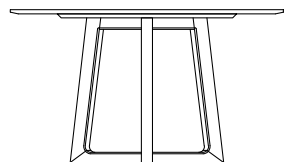

DESCRIPTION

Typology	Table
Legs	Solid wood
Top	Medium-density fibre panel in veneer

DIMENSIONS

Rectangular

740
29 1/4"

2185-2400-2800
86"-94 1/2"-110 1/4"

1080
42 1/2"

Spinning tray

740
29 1/4"

Ø 1370
54"

Round

Ø 1800-2000
70 3/4"-78 3/4"

740
29 1/4"

Ø 900-1050
35 1/2"-41 1/4"

STRUCTURE FINISHES

Wood