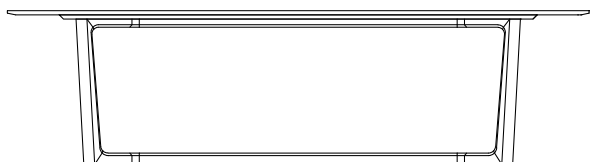

DESCRIPTION

Typology	Table
Legs	Solid wood
Top	Medium-density fibre panel in veneer

DIMENSIONS

Rectangular

740
29 1/4"

2185-2400-2800
86"-94 1/2"-110 1/4"

1080
42 1/2"

Spinning tray

740
29 1/4"

Ø 1370
54"

Round

Ø 1800-2000
70 3/4"-78 3/4"

740
29 1/4"

Ø 900-1050
35 1/2"-41 1/4"

STRUCTURE FINISHES

Wood