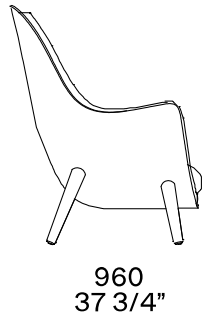

## DESCRIPTION

<b>Typology</b>	Lounge chair
<b>Structure</b>	Flexible polyurethane molded with parts in flexible polyurethane in different densities
<b>Legs</b>	Solid wood or covered in non-removable fabric or leather
<b>Privervestimento</b>	Polyester fiber
<b>Coating</b>	Non-removable fabric or leather
<b>Features</b>	On request, possible upholstery (internal / external shell) with fabric-leather of different categories

## DIMENSIONS

1060  
41 3/4"

500  
19 3/4"