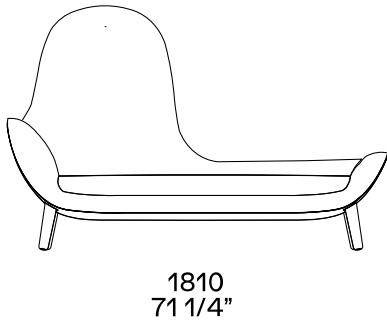

## DESCRIPTION

<b>Typology</b>	Lounge chair
<b>Structure</b>	Flexible polyurethane molded with parts in flexible polyurethane in different densities
<b>Legs</b>	Solid wood or covered in non-removable fabric or leather
<b>Privervestimento</b>	Polyester fiber
<b>Coating</b>	Non-removable fabric or leather
<b>Features</b>	On request, possible upholstery (internal / external shell) with fabric-leather of different categories

## DIMENSIONS

1060  
41 3/4"

500  
19 3/4"