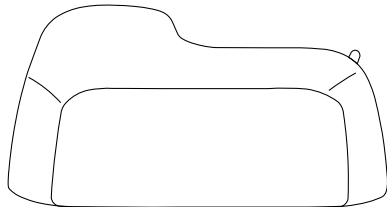

## DESCRIPTION

<b>Typology</b>	Lounge chair
<b>Structure</b>	Flexible polyurethane molded with parts in flexible polyurethane in different densities
<b>Legs</b>	Solid wood or covered in non-removable fabric or leather
<b>Privervestimento</b>	Polyester fiber
<b>Coating</b>	Non-removable fabric or leather
<b>Features</b>	On request, possible upholstery (internal / external shell) with fabric-leather of different categories

## DIMENSIONS

1060  
41 3/4"

500  
19 3/4"