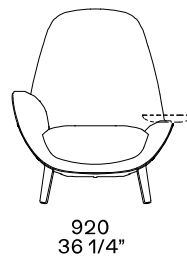

## DESCRIPTION

<b>Typology</b>	Armchair
<b>Structure</b>	Moulded flexible polyurethane with parts in flexible multi-density polyurethane
<b>Legs</b>	Solid wood or covered in non-removable fabric or leather
<b>Pre-cover</b>	Polyester padding
<b>Final cover</b>	Not removable cover in fabric or leather
<b>Optional tray</b>	Solid wood
<b>Features</b>	On request (inner/outer structure) can be covered with fabrics and/or leathers of different categories

## DIMENSIONS

1080  
42 1/2"

460  
18"

1080  
42 1/2"

460  
18"

Two arms

Left arm

Right arm

1080  
42 1/2"

460  
18"