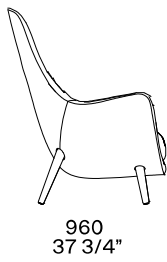

## DESCRIPTION

<b>Typology</b>	Armchair
<b>Structure</b>	Moulded flexible polyurethane with parts in flexible multi-density polyurethane
<b>Legs</b>	Solid wood or covered in non-removable fabric or leather
<b>Pre-cover</b>	Polyester padding
<b>Final cover</b>	Not removable cover in fabric or leather
<b>Optional tray</b>	Solid wood
<b>Features</b>	On request (inner/outer structure) can be covered with fabrics and/or leathers of different categories

## DIMENSIONS

1080  
42 1/2"

460  
18"

1080  
42 1/2"

460  
18"

Two arms

Left arm

Right arm

1080  
42 1/2"

460  
18"