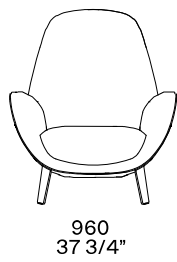

## DESCRIPTION

<b>Typology</b>	Armchair
<b>Structure</b>	Moulded flexible polyurethane with parts in flexible multi-density polyurethane
<b>Legs</b>	Solid wood or covered in non-removable fabric or leather
<b>Pre-cover</b>	Polyester padding
<b>Final cover</b>	Not removable cover in fabric or leather
<b>Optional tray</b>	Solid wood
<b>Features</b>	On request (inner/outer structure) can be covered with fabrics and/or leathers of different categories

## DIMENSIONS

1080  
42 1/2"

460  
18"

1080  
42 1/2"

460  
18"

Two arms

Left arm

Right arm

1080  
42 1/2"

460  
18"