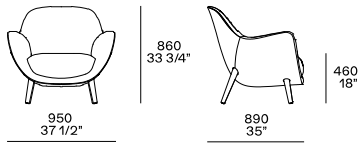

DESCRIPTION

Typology	Armchair
Structure	Moulded flexible polyurethane with parts in flexible multi-density polyurethane
Legs	Solid wood or covered in non-removable fabric or leather
Pre-cover	Polyester padding
Final cover	Not removable cover in fabric or leather
Features	On request (inner/outer structure) can be covered with fabrics and/or leathers of different categories

DIMENSIONS

COVER FINISHES

Fabric

Caleo

Chios

Eraclea

Lima

Siviglia