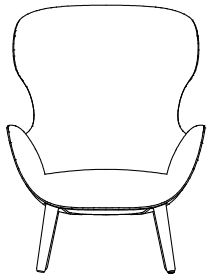

DESCRIPTION

Typology	Armchair
Structure	Moulded flexible polyurethane with parts in flexible multi-density polyurethane
Legs / Base	Solid wood or painted metal
Pre-cover	Polyester padding
Final cover	Removable fabric or non-removable leather
Features	On request (inner/outer structure) can be covered with fabrics and/or leathers of different categories

DIMENSIONS

Legs in wood

800
31 1/2"

1085
42 3/4"

800
31 1/2"

415
16 1/4"

Swivel base-girevole

800
31 1/2"