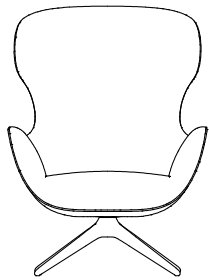

DESCRIPTION

Typology	Armchair
Structure	Moulded flexible polyurethane with parts in flexible multi-density polyurethane
Legs / Base	Solid wood or painted metal
Pre-cover	Polyester padding
Final cover	Removable fabric or non-removable leather
Features	On request (inner/outer structure) can be covered with fabrics and/or leathers of different categories

DIMENSIONS

Legs in wood

800
31 1/2"

1085
42 3/4"

800
31 1/2"

415
16 1/4"

Swivel base-girevole

800
31 1/2"

1085
42 3/4"

800
31 1/2"

415
16 1/4"

Pouf with fixed base-basamento-fisso

700
27 1/2"

450
17 3/4"

570
22 1/2"

COVER FINISHES