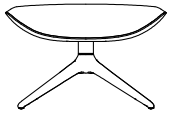

DIMENSIONS

Legs in wood

800
31 1/2"

1085
42 3/4"

800
31 1/2"

415
16 1/4"

Swivel base-girevole

800
31 1/2"

1085
42 3/4"

800
31 1/2"

415
16 1/4"

Pouf with fixed base-basamento-fisso

700
27 1/2"

450
17 3/4"

570
22 1/2"

COVER FINISHES