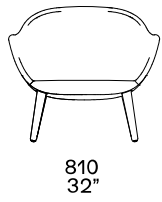

DESCRIPTION

Typology	Armchair
Structure	Moulded flexible polyurethane with parts in flexible multi-density polyurethane
Legs / Base	Solid wood or painted metal
Pre-cover	Polyester padding
Final cover	Removable cover in fabric or leather
Features	On request (inner/outer structure) can be covered with fabrics and/or leathers of different categories

DIMENSIONS

Legs in wood

700
27 1/2"

415
16 1/4"

700
27 1/2"

415
16 1/4"

Left arm

Two armrests

700
27 1/2"

415
16 1/4"

Swivel base

700
27 1/2"

415
16 1/4"

Right arm

Two armrests

700
27 1/2"