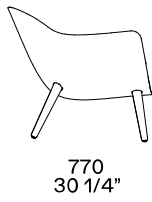

DESCRIPTION

Typology	Armchair
Structure	Moulded flexible polyurethane with parts in flexible multi-density polyurethane
Legs / Base	Solid wood or painted metal
Pre-cover	Polyester padding
Final cover	Removable cover in fabric or leather
Features	On request (inner/outer structure) can be covered with fabrics and/or leathers of different categories

DIMENSIONS

Legs in wood

700
27 1/2"

415
16 1/4"

700
27 1/2"

415
16 1/4"

Left arm

Two armrests

700
27 1/2"

415
16 1/4"

Swivel base

700
27 1/2"

415
16 1/4"

Right arm

Two armrests

700
27 1/2"