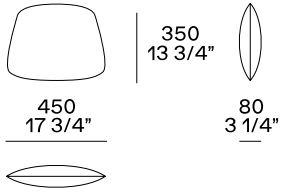

DIMENSIONS

Legs in wood

700
27 1/2"

415
16 1/4"

700
27 1/2"

415
16 1/4"

Left arm

Two armrests

700
27 1/2"

415
16 1/4"

Swivel base

700
27 1/2"

415
16 1/4"

Right arm

Two armrests

700
27 1/2"

415
16 1/4"

700
27 1/2"

415
16 1/4"

Left arm

Right arm

Kidneyrest cushion

COVER FINISHES

Fabric