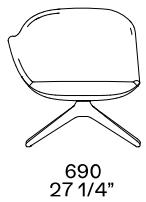

DIMENSIONS

Legs in wood

700
27 1/2"

415
16 1/4"

700
27 1/2"

415
16 1/4"

Left arm

Two armrests

700
27 1/2"

415
16 1/4"

Swivel base

700
27 1/2"

415
16 1/4"

Right arm

Two armrests

700
27 1/2"

415
16 1/4"

700
27 1/2"

415
16 1/4"

Left arm

Right arm

Kidneyrest cushion

COVER FINISHES

Fabric