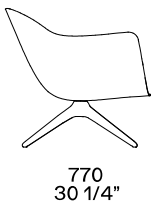

DIMENSIONS

Legs in wood

700
27 1/2"

415
16 1/4"

700
27 1/2"

415
16 1/4"

Left arm

Two armrests

700
27 1/2"

415
16 1/4"

Swivel base

700
27 1/2"

415
16 1/4"

Right arm

Two armrests

700
27 1/2"

415
16 1/4"

700
27 1/2"

415
16 1/4"

Left arm

Right arm

Kidneyrest cushion

COVER FINISHES

Fabric