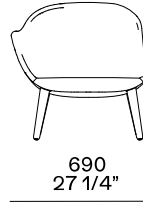

DIMENSIONS

Legs in wood

700
27 1/2"

415
16 1/4"

700
27 1/2"

415
16 1/4"

Left arm

Two armrests

700
27 1/2"

415
16 1/4"

Swivel base

700
27 1/2"

415
16 1/4"

Right arm

Two armrests

700
27 1/2"