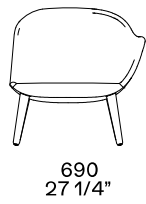

DIMENSIONS

Legs in wood

700
27 1/2"

415
16 1/4"

700
27 1/2"

415
16 1/4"

Left arm

Two armrests

700
27 1/2"

415
16 1/4"

Swivel base

700
27 1/2"

415
16 1/4"

Right arm

Two armrests

700
27 1/2"