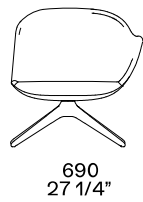

DIMENSIONS

Legs in wood

700
27 1/2"

415
16 1/4"

700
27 1/2"

415
16 1/4"

Left arm

Two armrests

700
27 1/2"

415
16 1/4"

Swivel base

700
27 1/2"

415
16 1/4"

Right arm

Two armrests

700
27 1/2"

415
16 1/4"

700
27 1/2"

415
16 1/4"

Left arm

Right arm

Kidneyrest cushion

COVER FINISHES

Fabric