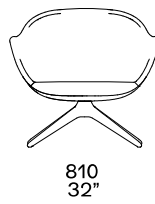

DIMENSIONS

Legs in wood

700
27 1/2"

415
16 1/4"

700
27 1/2"

415
16 1/4"

Left arm

Two armrests

700
27 1/2"

415
16 1/4"

Swivel base

700
27 1/2"

415
16 1/4"

Right arm

Two armrests

700
27 1/2"