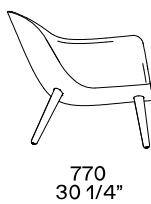

DESCRIPTION

Typology	Armchair
Structure	Moulded flexible polyurethane with parts in flexible multi-density polyurethane
Legs / Base	Solid wood or painted metal
Pre-cover	Polyester padding
Final cover	Removable cover in fabric or leather
Features	On request (inner/outer structure) can be covered with fabrics and/or leathers of different categories

DIMENSIONS

Legs in wood

700
27 1/2"

415
16 1/4"

700
27 1/2"

415
16 1/4"

Left arm

Two armrests

700
27 1/2"

415
16 1/4"

Swivel base

700
27 1/2"

415
16 1/4"

Right arm

Two armrests

700
27 1/2"