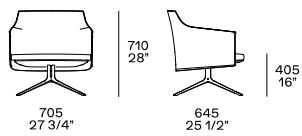

DESCRIPTION

| | |
|---|---|
| Typology | Armchair |
| Structure | Compact polyurethane, with with inside element in flexible polyurethane |
| Final cover | Not removable cover in fabric, leather, or hide |
| Under-seat | In compact polyurethane, cover in fabric - leather not removable |
| Seat cushion | In flexible multi-density polyurethane, pre-cover in polyester padding |
| Swivel base | Die-cast aluminium |
| Structure kidneyrest cushion | Compact polyurethane |
| Pre-cover kidneyrest cushion | Parts in white cotton with feather and parts of polyester padding |
| Final stretched cover kidneyrest cushion | Removable in fabric and not removable in leather |

DIMENSIONS

Kidneyrest cushion

COVER FINISHES

Fabric

Caleo

Chios

Antea

Corinto