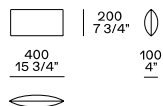

DESCRIPTION

Typology	Armchair
Structure	Compact polyurethane, with with inside element in flexible polyurethane
Final cover	Not removable cover in fabric, leather, or hide
Under-seat	In compact polyurethane, cover in fabric - leather not removable
Seat cushion	In flexible multi-density polyurethane, pre-cover in polyester padding
Swivel base	Die-cast aluminium
Structure kidneyrest cushion	Compact polyurethane
Pre-cover kidneyrest cushion	Parts in white cotton with feather and parts of polyester padding
Final stretched cover kidneyrest cushion	Removable in fabric and not removable in leather

---

DIMENSIONS

Kidneyrest cushion