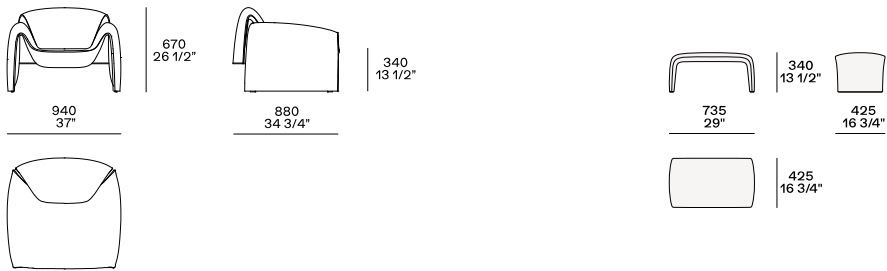

DESCRIPTION

Typology	Armchair
Structure	Steel with seat supported by elastic belts and joints between backrest and aluminium seat
Seat / Backrest	Moulded flexible polyurethane
Final cover	Not removable cover in fabric or leather

DIMENSIONS

COVER FINISHES

Fabric

Caleo

Chios

Eraclea

Antea

Itaca