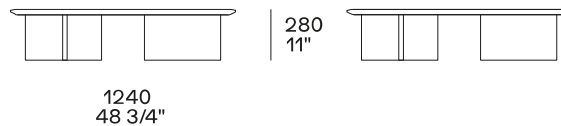

## DESCRIPTION

**Tipology**

Coffee table

**Structure**

Wood version: medium density fibre panel veneered

Hide version: solid wood and wood-derivative products covered in hide

**Top**

Wood version: medium density fibre panel veneered

## DIMENSIONS

Height mm 635

Height mm 330

Hide version

Height mm 500

Hide version

Optional tray