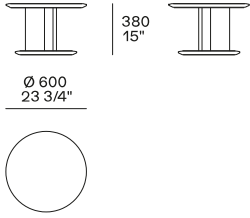

## DESCRIPTION

**Tipology**

Coffee table

**Structure**

Wood version: medium density fibre panel veneered

Hide version: solid wood and wood-derivative products covered in hide

**Top**

Wood version: medium density fibre panel veneered

## DIMENSIONS

Height mm 635

Height mm 330

Hide version

Height mm 500

Hide version

Optional tray