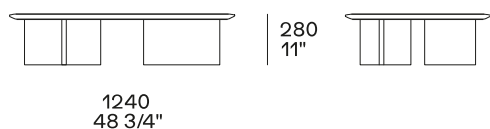

## DESCRIPTION

**Tipology**

Coffee table

**Structure**

Wood version: medium density fibre panel veneered

Hide version: solid wood and wood-derivative products covered in hide

**Top**

Wood version: medium density fibre panel veneered

## DIMENSIONS

Height mm 635

Height mm 330

Hide version

Height mm 500

Hide version

Optional tray