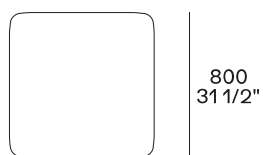

## DESCRIPTION

**Tipology**

Coffee table

**Structure**

Wood version: medium density fibre panel veneered

Hide version: solid wood and wood-derivative products covered in hide

**Top**

Wood version: medium density fibre panel veneered

## DIMENSIONS

Height mm 635

Height mm 330

Hide version

Height mm 500

Hide version

Optional tray