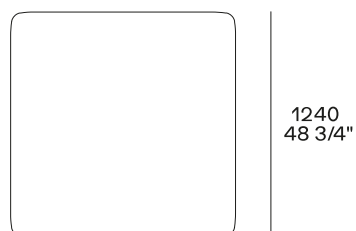

## DESCRIPTION

**Tipology**

Coffee table

**Structure**

Wood version: medium density fibre panel veneered

Hide version: solid wood and wood-derivative products covered in hide

**Top**

Wood version: medium density fibre panel veneered

## DIMENSIONS

Height mm 635

Height mm 330

Hide version

Height mm 500

Hide version

Optional tray