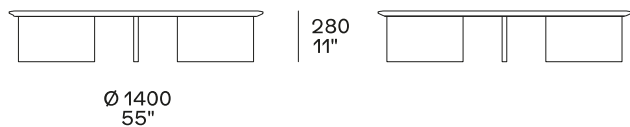

## DESCRIPTION

**Tipology**

Coffee table

**Structure**

Wood version: medium density fibre panel veneered

Hide version: solid wood and wood-derivative products covered in hide

**Top**

Wood version: medium density fibre panel veneered

## DIMENSIONS

Height mm 635

Height mm 330

Hide version

Height mm 500

Hide version

Optional tray