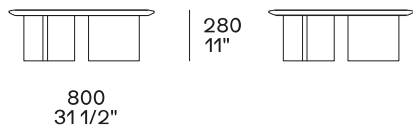

## DESCRIPTION

**Tipology**

Coffee table

**Structure**

Wood version: medium density fibre panel veneered

Hide version: solid wood and wood-derivative products covered in hide

**Top**

Wood version: medium density fibre panel veneered

## DIMENSIONS

Height mm 635

Height mm 330

Hide version

Height mm 500

Hide version

Optional tray