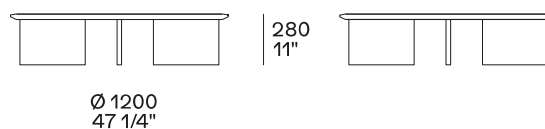

## DESCRIPTION

**Tipology**

Coffee table

**Structure**

Wood version: medium density fibre panel veneered

Hide version: solid wood and wood-derivative products covered in hide

**Top**

Wood version: medium density fibre panel veneered

## DIMENSIONS

Height mm 635

Height mm 330

Hide version

Height mm 500

Hide version

Optional tray