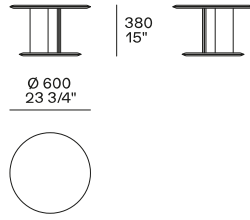

## DESCRIPTION

**Tipology**

Coffee table

**Structure**

Wood version: medium density fibre panel veneered

Hide version: solid wood and wood-derivative products covered in hide

**Top**

Wood version: medium density fibre panel veneered

## DIMENSIONS

Height mm 635

Height mm 330

Hide version

Height mm 500

Hide version

Optional tray