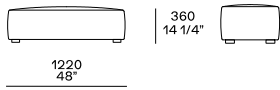

DIMENSIONS