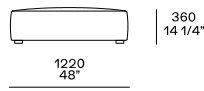

DIMENSIONS