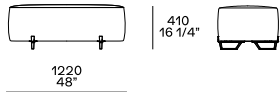

DIMENSIONS