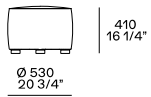

DIMENSIONS