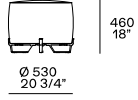

DIMENSIONS