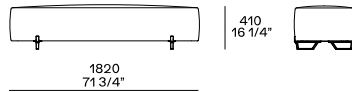

DIMENSIONS