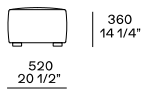

DIMENSIONS