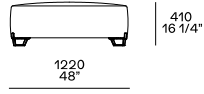

DIMENSIONS