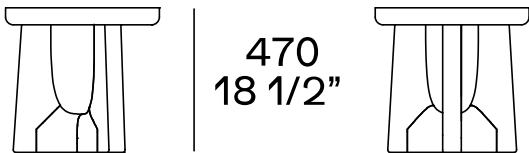

DESCRIPTION

Typology	Coffee table
Structure	Solid wood
Top	Solid wood

DIMENSIONS

Height mm 330

Ø 600
23 1/2"

Ø 500
19 3/4"

FINISHES

Wood