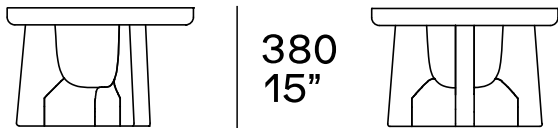

DESCRIPTION

Typology	Coffee table
Structure	Solid wood
Top	Solid wood

DIMENSIONS

Height mm 330

Ø 600
23 1/2"

Ø 500
19 3/4"

FINISHES

Wood