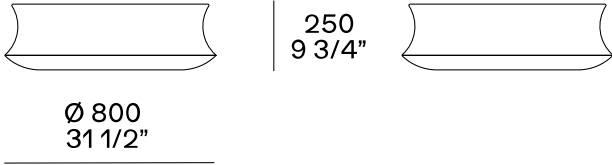

## DESCRIPTION

**Typology**

Coffee table

**Structure**

Antique bronze version: copper / painted brass

Lacquered version: lacquered polyurethane

---

## DIMENSIONS