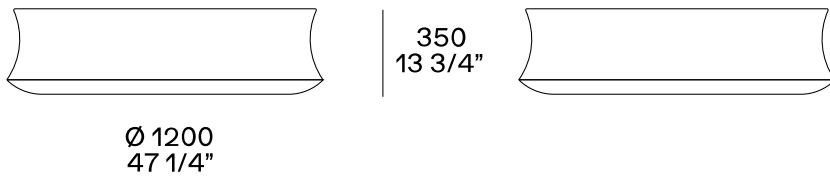

## DESCRIPTION

**Typology**

Coffee table

**Structure**

Antique bronze version: copper / painted brass

Lacquered version: lacquered polyurethane

---

## DIMENSIONS