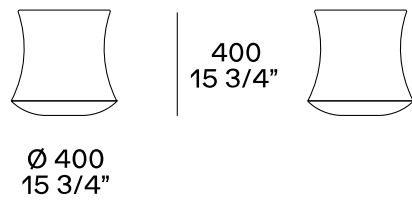

## DESCRIPTION

**Typology**

Coffee table

**Structure**

Antique bronze version: copper / painted brass

Lacquered version: lacquered polyurethane

---

## DIMENSIONS