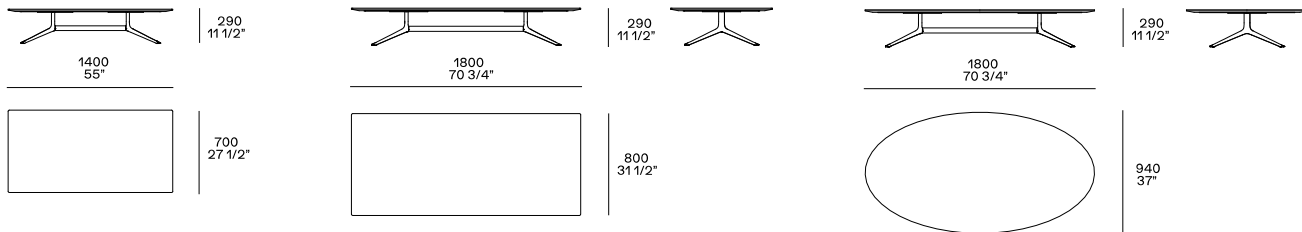

DESCRIPTION

Typology	Coffee table
Structure	Polished bronze-casting - die-cast painted aluminium
Top	Medium-density fibre panel veneered - lacquer - marble

DIMENSIONS

Height mm 290

Height mm 380

Height mm 480

Height mm 480 console

STRUCTURE FINISHES

Metal parts

Metal parts

TOP FINISHES

Lacquer

Mat lacquer

Glossy lacquer