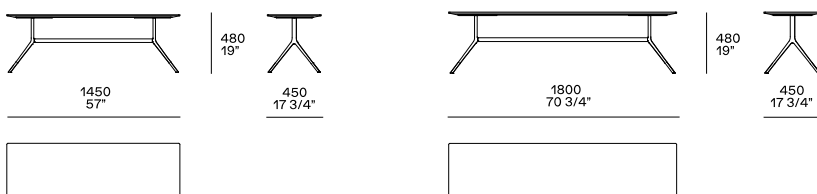

DESCRIPTION

Typology	Coffee table
Structure	Polished bronze-casting - die-cast painted aluminium
Top	Medium-density fibre panel veneered - lacquer - marble

DIMENSIONS

Height mm 290

Height mm 380

Height mm 480

Height mm 480 console

STRUCTURE FINISHES

Metal parts

Metal parts

TOP FINISHES

Lacquer

Mat lacquer

Glossy lacquer