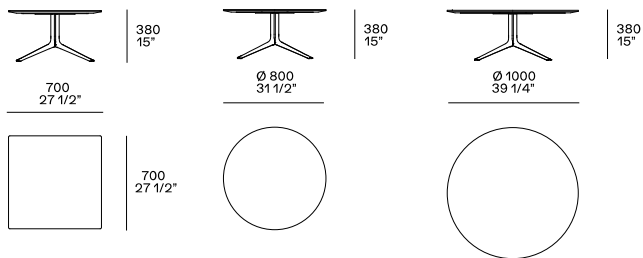

DESCRIPTION

Typology	Coffee table
Structure	Polished bronze-casting - die-cast painted aluminium
Top	Medium-density fibre panel veneered - lacquer - marble

DIMENSIONS

Height mm 290

Height mm 380

Height mm 480

Height mm 480 console

STRUCTURE FINISHES

Metal parts

Metal parts

TOP FINISHES

Lacquer

Mat lacquer

Glossy lacquer