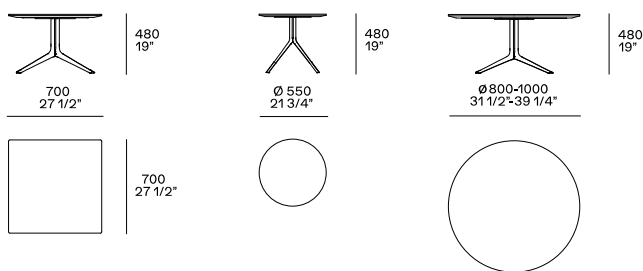

DESCRIPTION

Typology	Coffee table
Structure	Polished bronze-casting - die-cast painted aluminium
Top	Medium-density fibre panel veneered - lacquer - marble

DIMENSIONS

Height mm 290

Height mm 380

Height mm 480

Height mm 480 console

STRUCTURE FINISHES

Metal parts

Metal parts

TOP FINISHES

Lacquer

Mat lacquer

Glossy lacquer