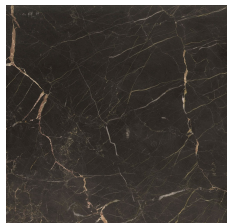

Ø 390
15 1/4"

STRUCTURE FINISHES

Metal parts

Metal parts

TOP FINISHES

Marble

Mat marble

Glossy marble

Semiprecious stone

Semiprecious stone

Onyx

Onyx