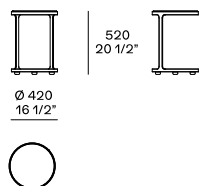

DESCRIPTION

Typology	Coffee table
Structure	Painted satin metal
Lower top	Medium-density fibre panel in veneer or lacquer
Upper top	Medium-density fibre panel in veneer or lacquer or marble or glass

DIMENSIONS

Height mm 310

Height mm 360

Height mm 520

STRUCTURE FINISHES

Metal parts

Metal parts

UPPER TOP FINISHES

Lacquer