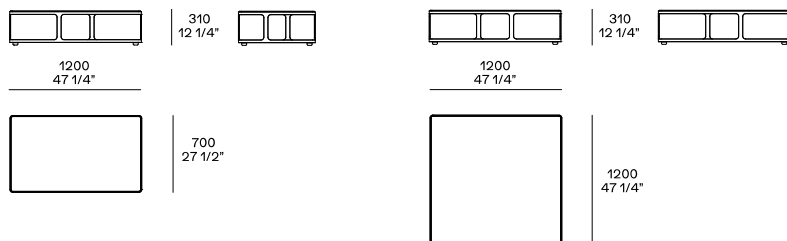

DESCRIPTION

Typology	Coffee table
Structure	Painted satin metal
Lower top	Medium-density fibre panel in veneer or lacquer
Upper top	Medium-density fibre panel in veneer or lacquer or marble or glass

DIMENSIONS

Height mm 310

Height mm 360

Height mm 520

STRUCTURE FINISHES

Metal parts

Metal parts

UPPER TOP FINISHES

Lacquer