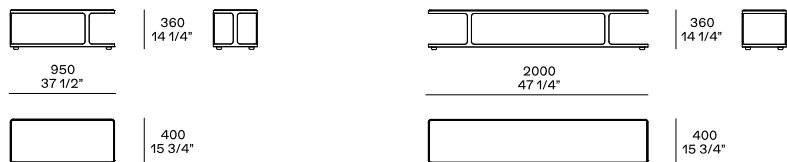

DESCRIPTION

Typology	Coffee table
Structure	Painted satin metal
Lower top	Medium-density fibre panel in veneer or lacquer
Upper top	Medium-density fibre panel in veneer or lacquer or marble or glass

DIMENSIONS

Height mm 310

Height mm 360

Height mm 520

STRUCTURE FINISHES

Metal parts

Metal parts

UPPER TOP FINISHES

Lacquer