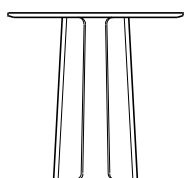

## DESCRIPTION

Typology	Coffee table
Structure	Glass
Top	Glass

---

## DIMENSIONS

Height mm 460

460  
18"

Ø 480  
19"

---

Poliform\_tavolini\_ORBIT\_414px\_02\_altezza550

550  
21 3/4"

Ø 440  
17 1/4"