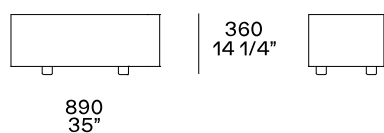

DESCRIPTION

Typology	Coffee table
Structure	Painted metal
Top	Medium-density fibre panel in veneer or marble

DIMENSIONS

Height mm 270

Height mm 480

Height mm 530

Height mm 360

To be inserted between two sofa units