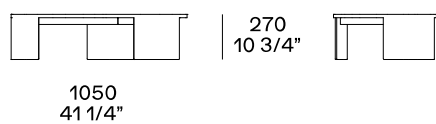

DESCRIPTION

Typology	Coffee table
Structure	Painted metal
Top	Medium-density fibre panel in veneer or marble

DIMENSIONS

Height mm 270

Height mm 480

Height mm 530

Height mm 360

To be inserted between two sofa units