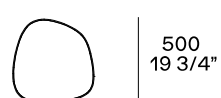

DESCRIPTION

Typology	Coffee table
Structure	Painted metal
Top	Medium-density fibre panel in veneer or marble

DIMENSIONS

Height mm 270

Height mm 480

Height mm 530

Height mm 360

To be inserted between two sofa units