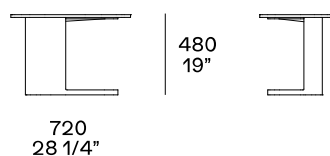

DESCRIPTION

Typology	Coffee table
Structure	Painted metal
Top	Medium-density fibre panel in veneer or marble

DIMENSIONS

Height mm 270

Height mm 480

Height mm 530

Height mm 360

To be inserted between two sofa units