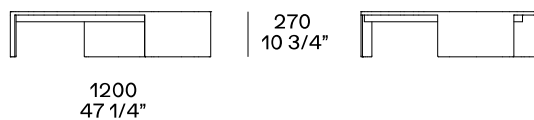

DESCRIPTION

Typology	Coffee table
Structure	Painted metal
Top	Medium-density fibre panel in veneer or marble

DIMENSIONS

Height mm 270

Height mm 480

Height mm 530

Height mm 360

To be inserted between two sofa units