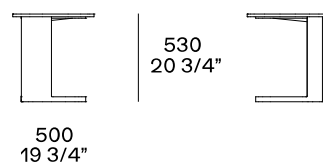

DESCRIPTION

Typology	Coffee table
Structure	Painted metal
Top	Medium-density fibre panel in veneer or marble

DIMENSIONS

Height mm 270

Height mm 480

Height mm 530

Height mm 360

To be inserted between two sofa units