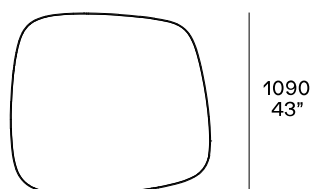

DESCRIPTION

Typology	Coffee table
Structure	Painted metal
Top	Medium-density fibre panel in veneer or marble

DIMENSIONS

Height mm 270

Height mm 480

Height mm 530

Height mm 360

To be inserted between two sofa units