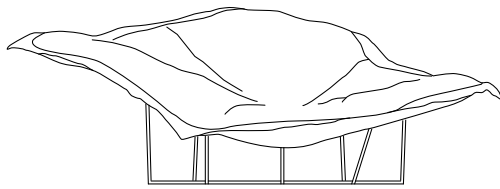

DESCRIPTION

Typology	Armchair
Structure	moulded flexible polyurethane
Base	painted metal
Final cover	not removable in leather

DIMENSIONS

2000
78 3/4"

730
28 3/4"

860
33 3/4"

FINAL COVER FINISHES

Leather