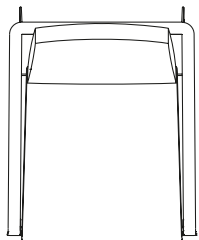

DIMENSIONS

780
30 3/4"

680
26 3/4"

900
35 1/2"

410
16 1/4"

FINAL COVER FINISHES

Fabric

Caleo