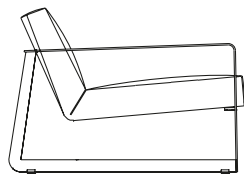

DESCRIPTION

Typology	Armchair
Structure	Painted metal
Seat and backrest	Moulded polyurethane with elements in multi-density polyurethane foam and feather
Pre-cover	Cotton cloth and polyester padding
Final cover	Removable in fabric or not removable in leather

DIMENSIONS

780
30 3/4"

680
26 3/4"

900
35 1/2"

410
16 1/4"

FINAL COVER FINISHES

Fabric

Caleo