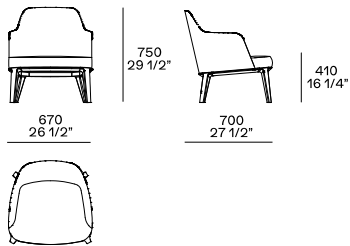

DESCRIPTION

Typology	Armchair
Structure	Moulded flexible polyurethane with parts in flexible multi-density polyurethane
Base	Solid wood - painted metal
Pre-cover	Parts in cotton cloth with feather and parts in polyester padding
Final stretched cover	Removable in fabric or not removable in leather

DIMENSIONS

Base in wood

Base in painted metal

Kidneyrest cushion

COVER FINISHES

Fabric

Caleo

Chios