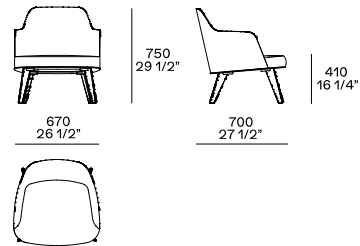

DESCRIPTION

Typology	Armchair
Structure	Moulded flexible polyurethane with parts in flexible multi-density polyurethane
Base	Solid wood - painted metal
Pre-cover	Parts in cotton cloth with feather and parts in polyester padding
Final stretched cover	Removable in fabric or not removable in leather

DIMENSIONS

Base in wood

Base in painted metal

Kidneyrest cushion

COVER FINISHES

Fabric

Caleo

Chios