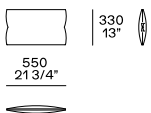

DIMENSIONS

Base in wood

Base in painted metal

Kidneyrest cushion

COVER FINISHES

Fabric

Caleo

Chios