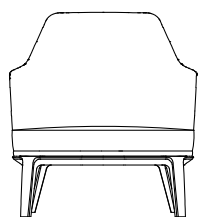

DESCRIPTION

Typology	Armchair
Base	Solid wood
Structure	Moulded flexible polyurethane, with parts in flexible multi-density polyurethane
Pre-cover	Polyester padding, feather and cotton cloth
Final cover	Removable in fabric or not removable in leather
Features	Grosgrain perimetral insert in the colours as for samples On request (inner/outer structure) can be covered with fabrics and/or leathers of different categories
Pouf	On request (seat/perimetral band) can be covered with fabrics and/or leathers of different categories

DIMENSIONS

740
29 1/4"

800
31 1/2"

850
33 1/2"

410
16 1/4"

710
28"

410
16 1/4"

560
22"