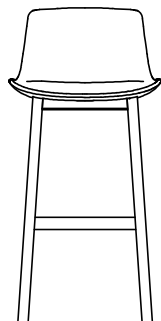

DESCRIPTION

Typology	Stools
Structure	Solid wood
Seat	Moulded flexible polyurethane
Pre-cover	Polyester fibre
Final cover	Not removable cover in fabric or leather
Footrest	Wood with insert in stainless steel
Stitchings options	Normal double stitching or drawstring stitching

DIMENSIONS

850
33 1/2"

650
25 1/2"

485
19"

470
18 1/2"

950
37 1/2"

750
29 1/2"

485
19"

500
19 3/4"