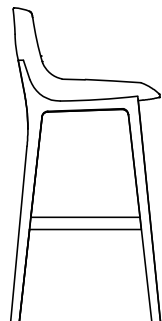

DESCRIPTION

Typology	Stools
Structure	Solid wood
Seat	Moulded flexible polyurethane
Pre-cover	Polyester fibre
Final cover	Not removable cover in fabric or leather
Footrest	Wood with insert in stainless steel
Stitchings options	Normal double stitching or drawstring stitching

DIMENSIONS

850
33 1/2"

650
25 1/2"

485
19"

470
18 1/2"

950
37 1/2"

750
29 1/2"

485
19"