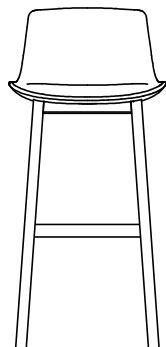

DESCRIPTION

Typology	Stools
Structure	Solid wood
Seat	Moulded flexible polyurethane
Pre-cover	Polyester fibre
Final cover	Not removable cover in fabric or leather
Footrest	Wood with insert in stainless steel
Stitchings options	Normal double stitching or drawstring stitching

DIMENSIONS

850
33 1/2"

650
25 1/2"

485
19"

470
18 1/2"

950
37 1/2"

750
29 1/2"

485
19"

500
19 3/4"