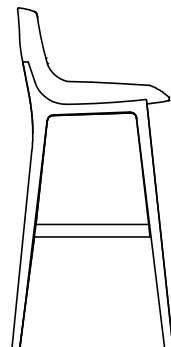

DESCRIPTION

Typology	Stools
Structure	Solid wood
Seat	Moulded flexible polyurethane
Pre-cover	Polyester fibre
Final cover	Not removable cover in fabric or leather
Footrest	Wood with insert in stainless steel
Stitchings options	Normal double stitching or drawstring stitching

DIMENSIONS

850
33 1/2"

650
25 1/2"

485
19"

470
18 1/2"

950
37 1/2"

750
29 1/2"

485
19"

500
19 3/4"