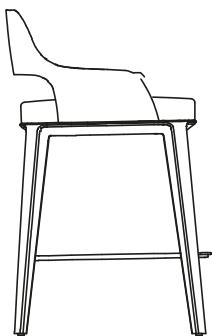

## DESCRIPTION

<b>Typology</b>	Stools
<b>Base</b>	Solid wood
<b>Seat / Backrest</b>	Parts in multi-density flexible polyurethane and parts in moulded flexible polyurethane
<b>Pre-cover</b>	Polyester fibre
<b>Final cover</b>	Removable cover in fabric or leather
<b>Footrest</b>	Painted metal

## DIMENSIONS

### Low stool

550  
21 3/4"

850  
33 1/2"

630  
24 3/4"

550  
21 3/4"